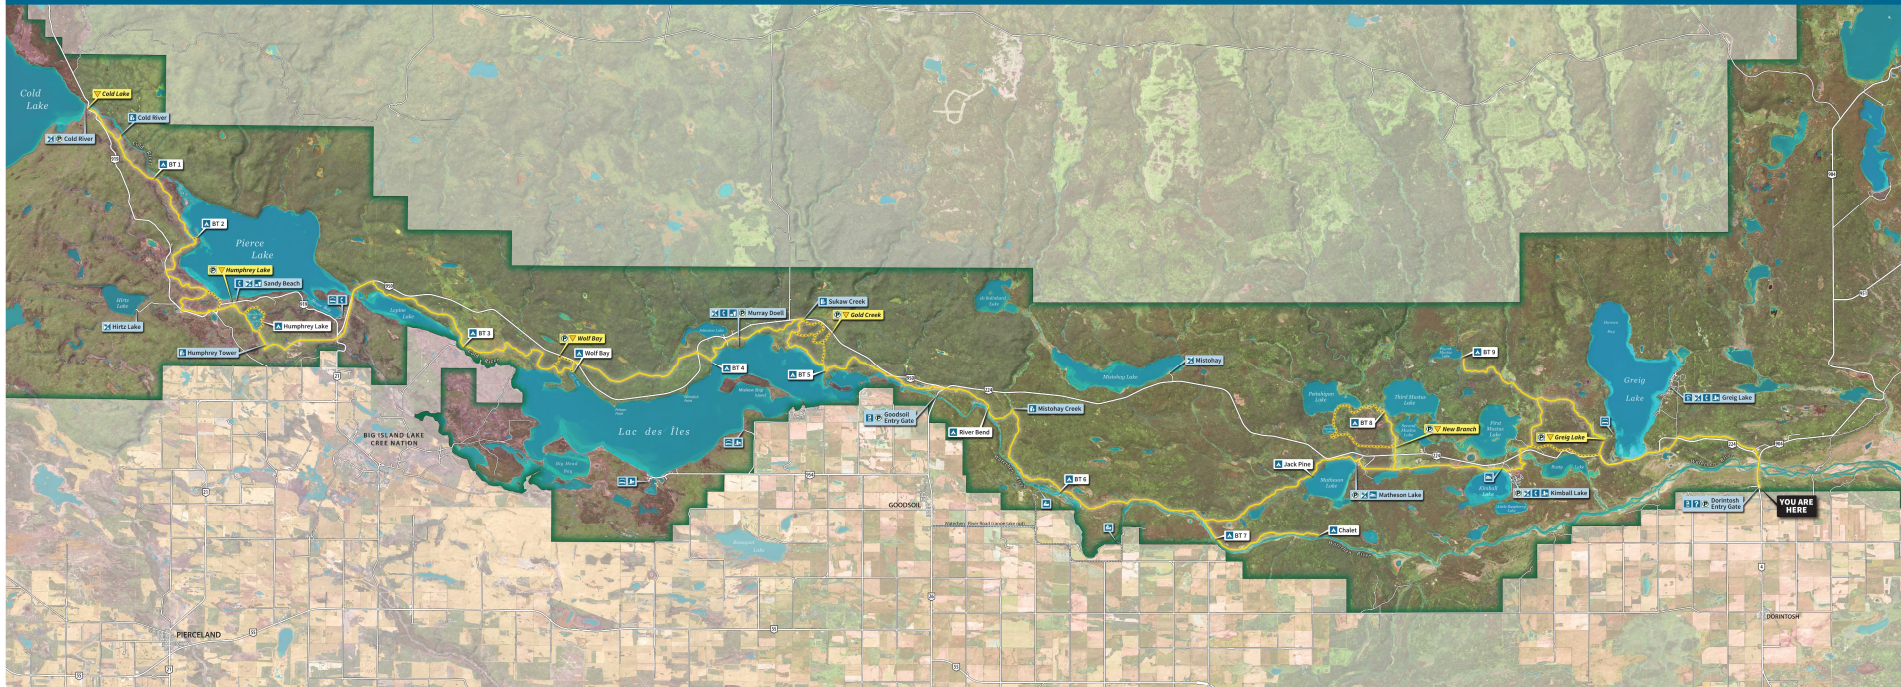

THE BOREAL TRAIL

Meadow Lake Provincial Park

Park Watch: 1 800 667-1788
Park Info Line: 1-800-205-7070
saskparks.com

- Boreal trail
- Hiking trail
- Road
- Park boundary
- Trailhead
- Campsite
- Lookout
- Campground
- Boat launch
- Canoe take-out
- Interpretive centre
- Phone access
- Accommodations
- Park entry
- Park office
- Parking
- Staple supplies
- Snack bar